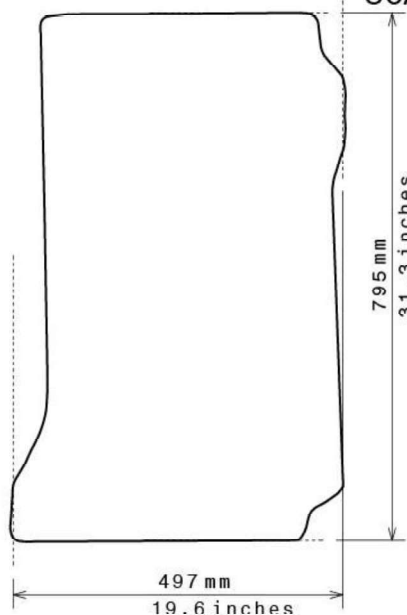

Spaghetti® Floor Mats by
NICOMAN

Best Mats for Your Car, Home & Business!

Photo for illustration purposes only.

Fitment Specifications

Make / Brand	Mercedes-Benz
Model / Type	C-Class
Gen / MK Code	W204
Model Year	2007-2013
Body Type	Saloon
Non-Slip Type	GECKO
SKU	C 5314

Please check shape/size matches floorpan

LEFT Hand Drive

SCALE: 1/10

Set of 4

Remarks