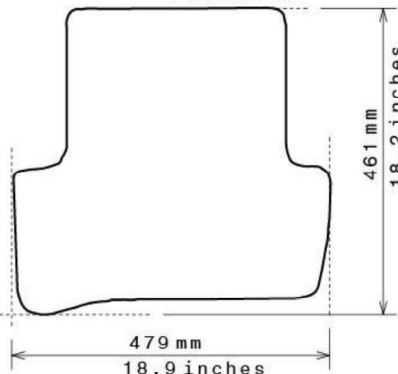

Spaghetti® Floor Mats by
NICOMAN

Best Mats for Your Car, Home & Business!

Photo for illustration purposes only.

Fitment Specifications

Make / Brand	Mercedes-Benz
Model / Type	C-Class
Gen / MK Code	W204
Model Year	2007-2013
Body Type	Saloon
Non-Slip Type	GECKO
SKU	C 5314

Please check shape/size matches floorpan

LEFT Hand Drive

SCALE: 1/10

Set of 4

Remarks