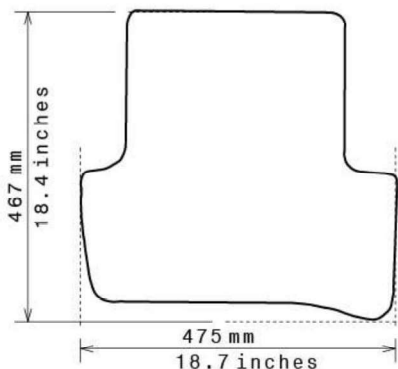

Spaghetti® Floor Mats by
NICOMAN

Best Mats for Your Car, Home & Business!

Photo for illustration purposes only.

Fitment Specifications

Make / Brand	Mercedes-Benz
Model / Type	C-Class
Gen / MK Code	W204
Model Year	2007-2013
Body Type	Saloon
Non-Slip Type	GECKO
SKU	C 5314

Please check shape/size matches floorpan

LEFT Hand Drive

SCALE: 1/10

Set of 4

Remarks