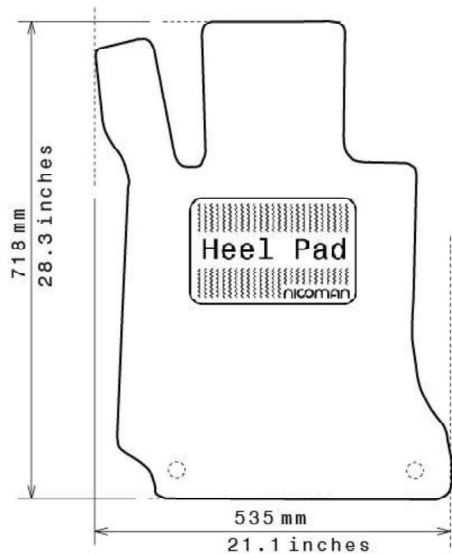

Spaghetti® Floor Mats by
NICOMAN

Best Mats for Your Car, Home & Business!

Photo for illustration purposes only.

Fitment Specifications

Make / Brand	Mercedes-Benz
Model / Type	C-Class
Gen / MK Code	W204
Model Year	2007-2013
Body Type	Saloon
Non-Slip Type	GECKO
SKU	C 5314

Please check shape/size matches floorpan

LEFT Hand Drive

SCALE: 1/10

Set of 4

Remarks